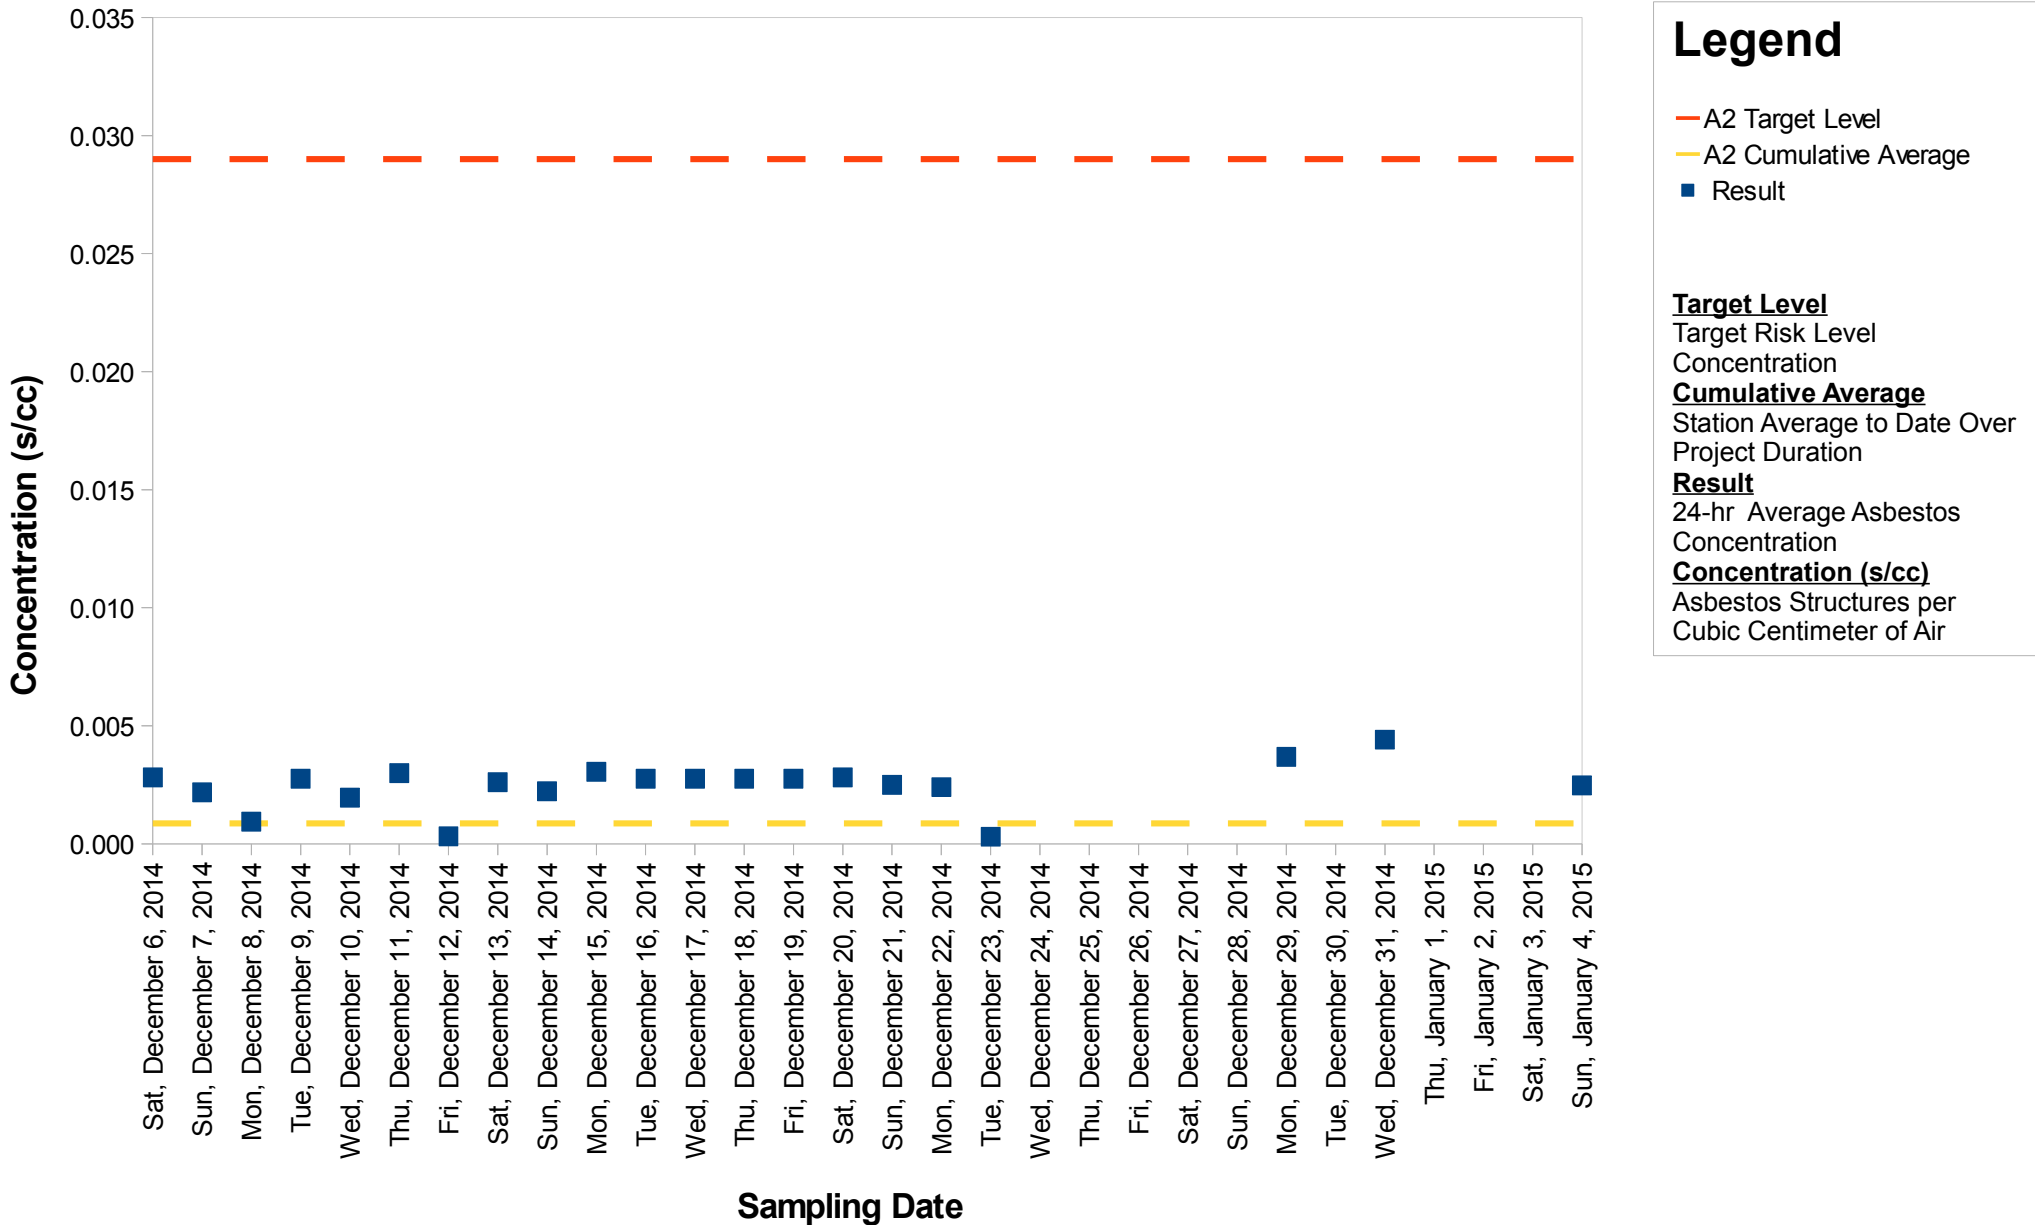

Calaveras Dam Replacement Project Air Monitoring Station A2 Total Asbestos

Calaveras Dam Replacement Project Air Monitoring Station A2 Amphibole Asbestos