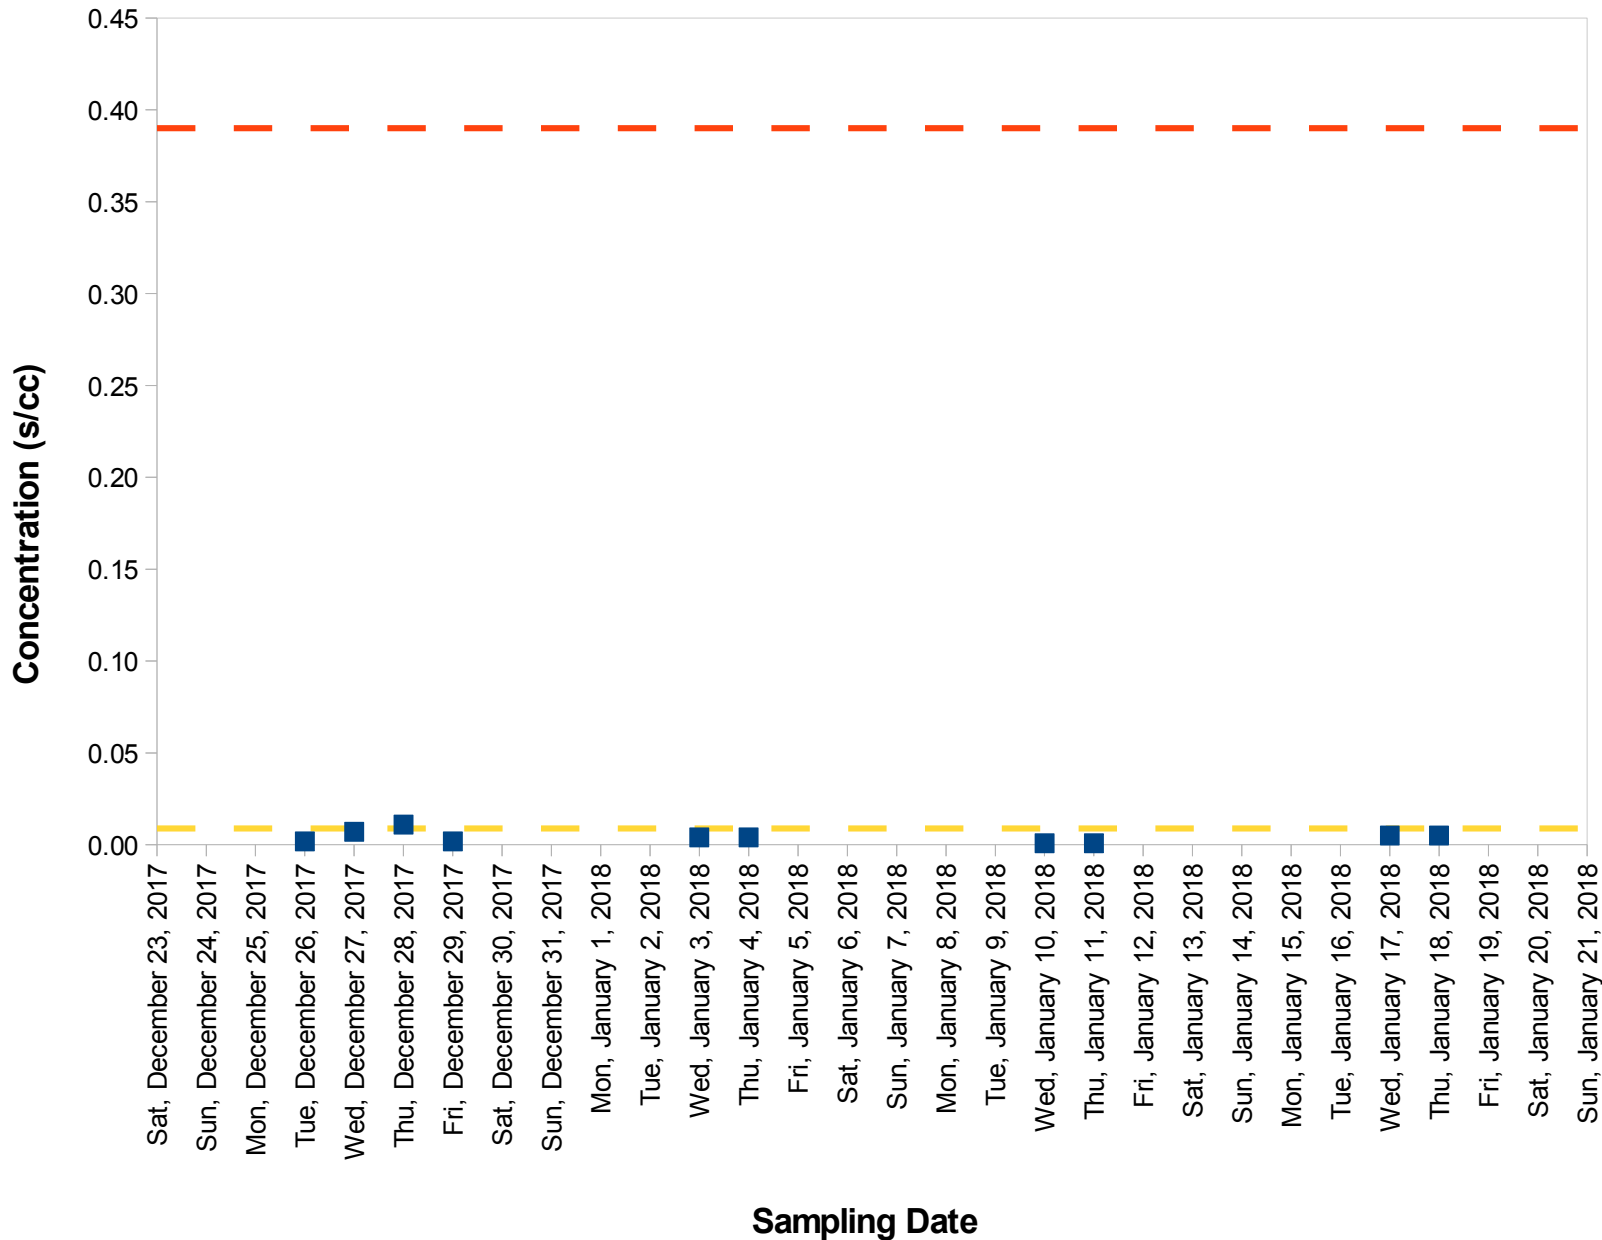

Calaveras Dam Replacement Project Air Monitoring Station P7 Total Asbestos

Legend

- P7 Trigger Level
- P7 Cumulative Average
- Result

Trigger Level

Concentration established at a perimeter station to protect public health. When exceeded, it initiates a review of work practices and potential response actions.

Cumulative Average

Station Average to Date Over Project Duration

Result

24-hr Average Asbestos Concentration

Concentration (s/cc)

Asbestos Structures per Cubic Centimeter of Air

Note:

Trigger levels (TLs) at site perimeter stations and Target Monitoring Levels (TMLs) at offsite ambient stations are periodically re-calculated by incorporating new data that reflect a change in actual site conditions. These revisions are necessary to continue to meet the same level of public health protectiveness.

On October 1, 2016 we revised both the perimeter station TLs and TMLs at ambient stations. Therefore, all graphs posted prior to this date show the previous TLs and TMLs, while the new graphs posted after this date reflect the current target level.