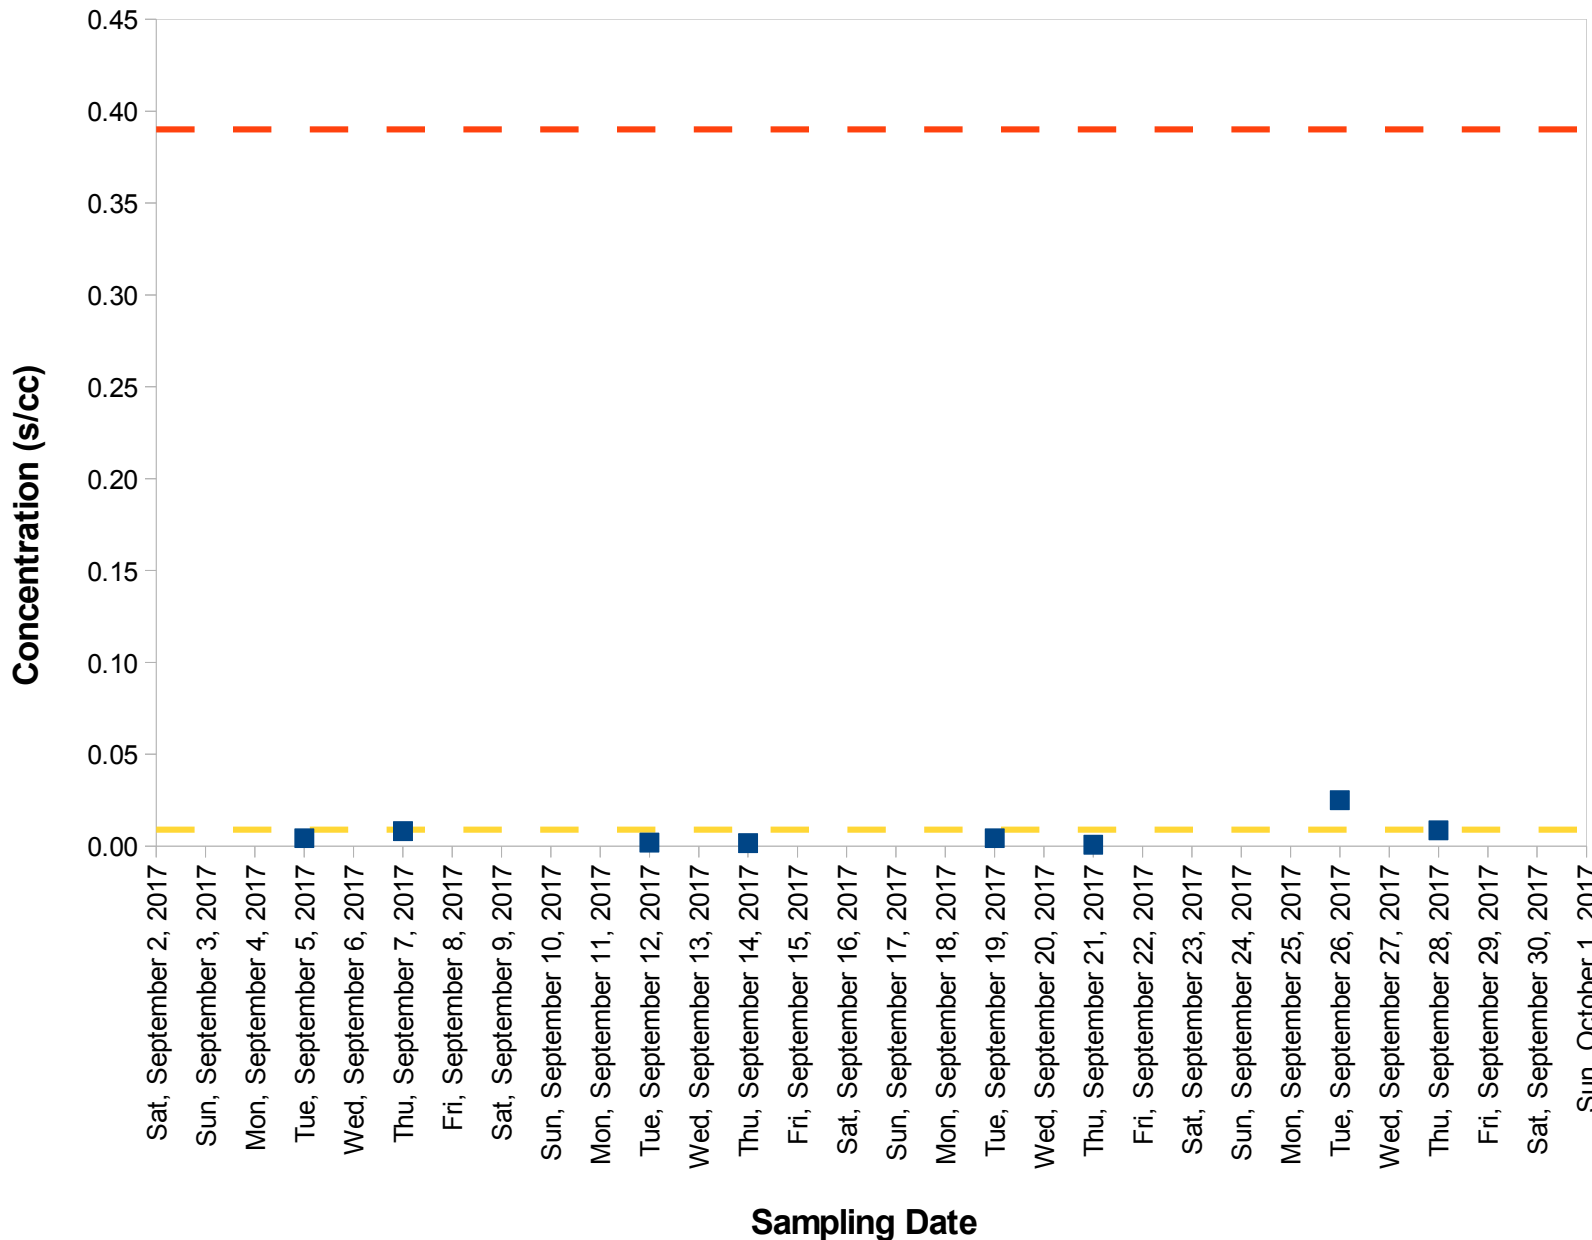

Calaveras Dam Replacement Project Air Monitoring Station P7 Total Asbestos

Legend

- P7 Trigger Level
- P7 Cumulative Average
- Result

Trigger Level

Concentration established at a perimeter station to protect public health. When exceeded, it initiates a review of work practices and potential response actions.

Cumulative Average

Station Average to Date Over Project Duration

Result

24-hr Average Asbestos Concentration

Concentration (s/cc)

Asbestos Structures per Cubic Centimeter of Air

Note:

Trigger levels (TLs) at site perimeter stations and Target Monitoring Levels (TMLs) at offsite ambient stations are periodically re-calculated by incorporating new data that reflect a change in actual site conditions. These revisions are necessary to continue to meet the same level of public health protectiveness.

On October 1, 2016 we revised both the perimeter station TLs and TMLs at ambient stations. Therefore, all graphs posted prior to this date show the previous TLs and TMLs, while the new graphs posted after this date reflect the current target level.