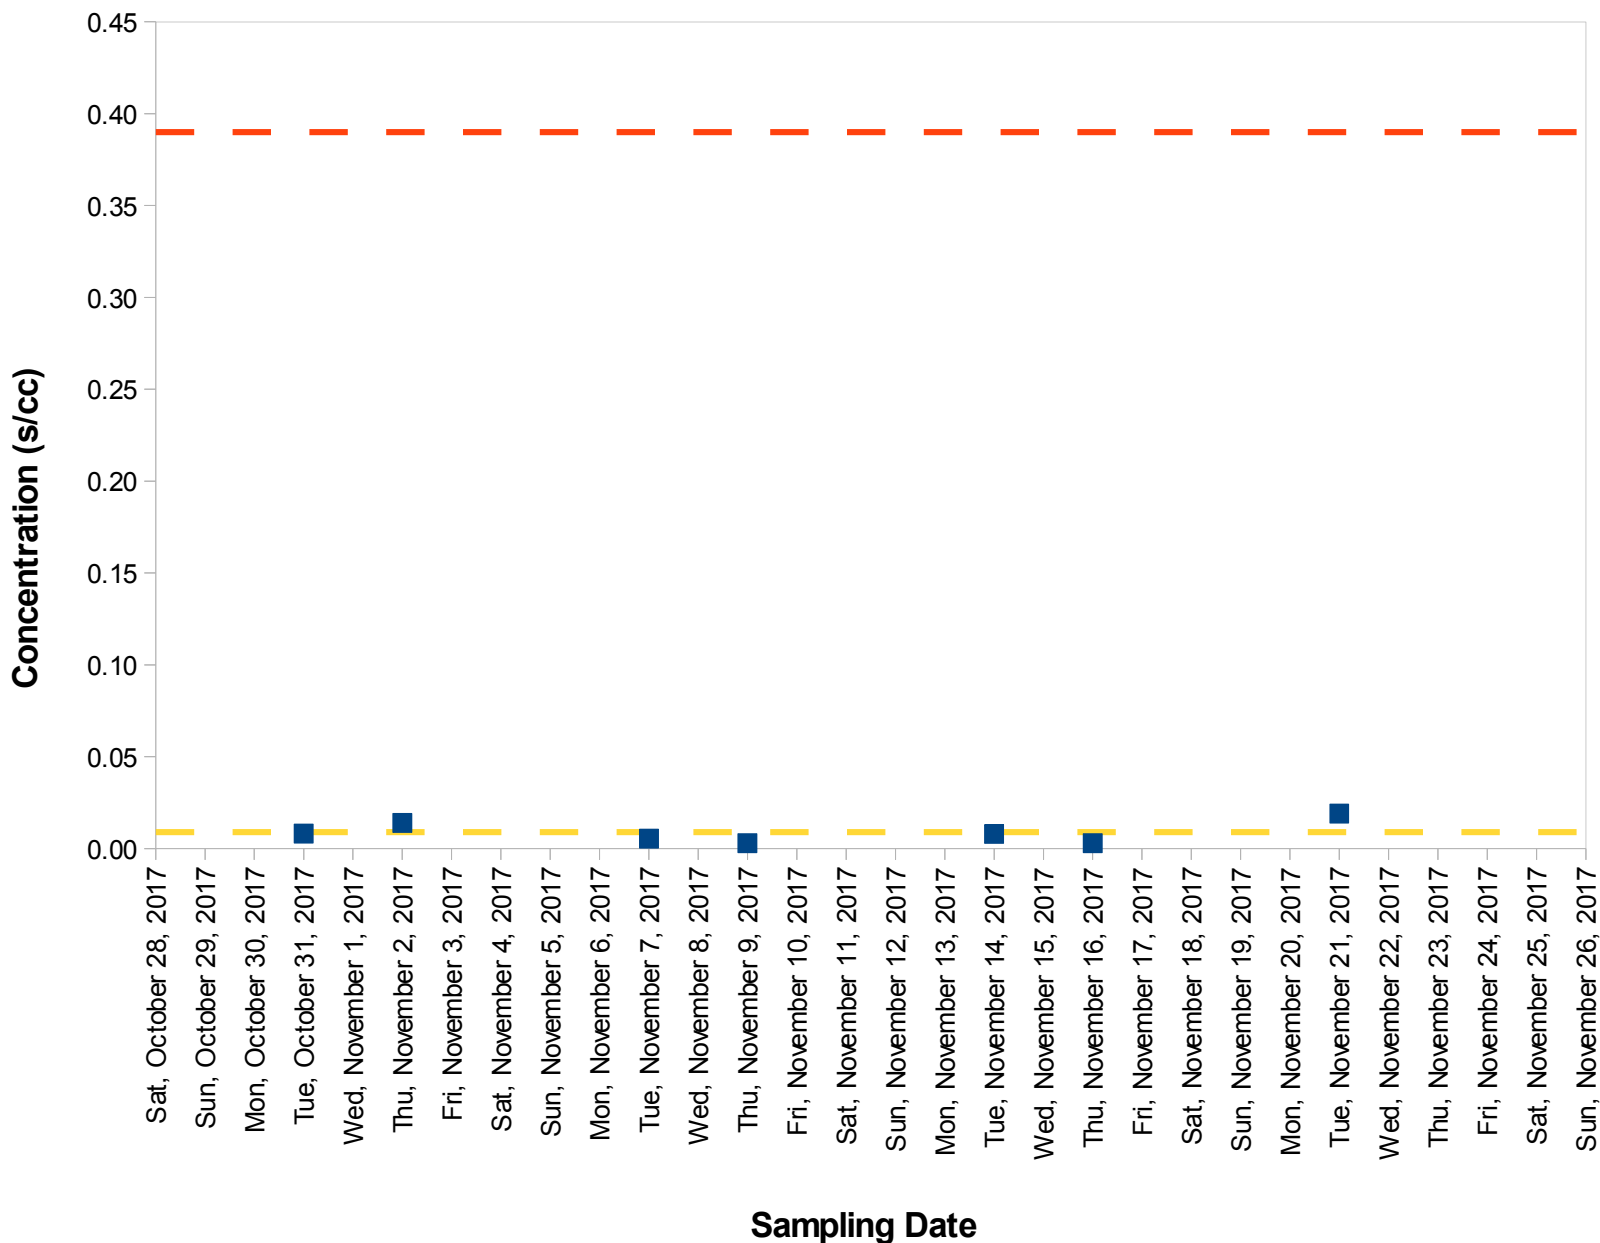

Calaveras Dam Replacement Project Air Monitoring Station P7 Total Asbestos

Legend

- P7 Trigger Level
- P7 Cumulative Average
- Result

Trigger Level

Concentration established at a perimeter station to protect public health. When exceeded, it initiates a review of work practices and potential response actions.

Cumulative Average

Station Average to Date Over Project Duration

Result

24-hr Average Asbestos Concentration

Concentration (s/cc)

Asbestos Structures per Cubic Centimeter of Air

Note:

Trigger levels (TLs) at site perimeter stations and Target Monitoring Levels (TMLs) at offsite ambient stations are periodically re-calculated by incorporating new data that reflect a change in actual site conditions. These revisions are necessary to continue to meet the same level of public health protectiveness.

On October 1, 2016 we revised both the perimeter station TLs and TMLs at ambient stations. Therefore, all graphs posted prior to this date show the previous TLs and TMLs, while the new graphs posted after this date reflect the current target level.