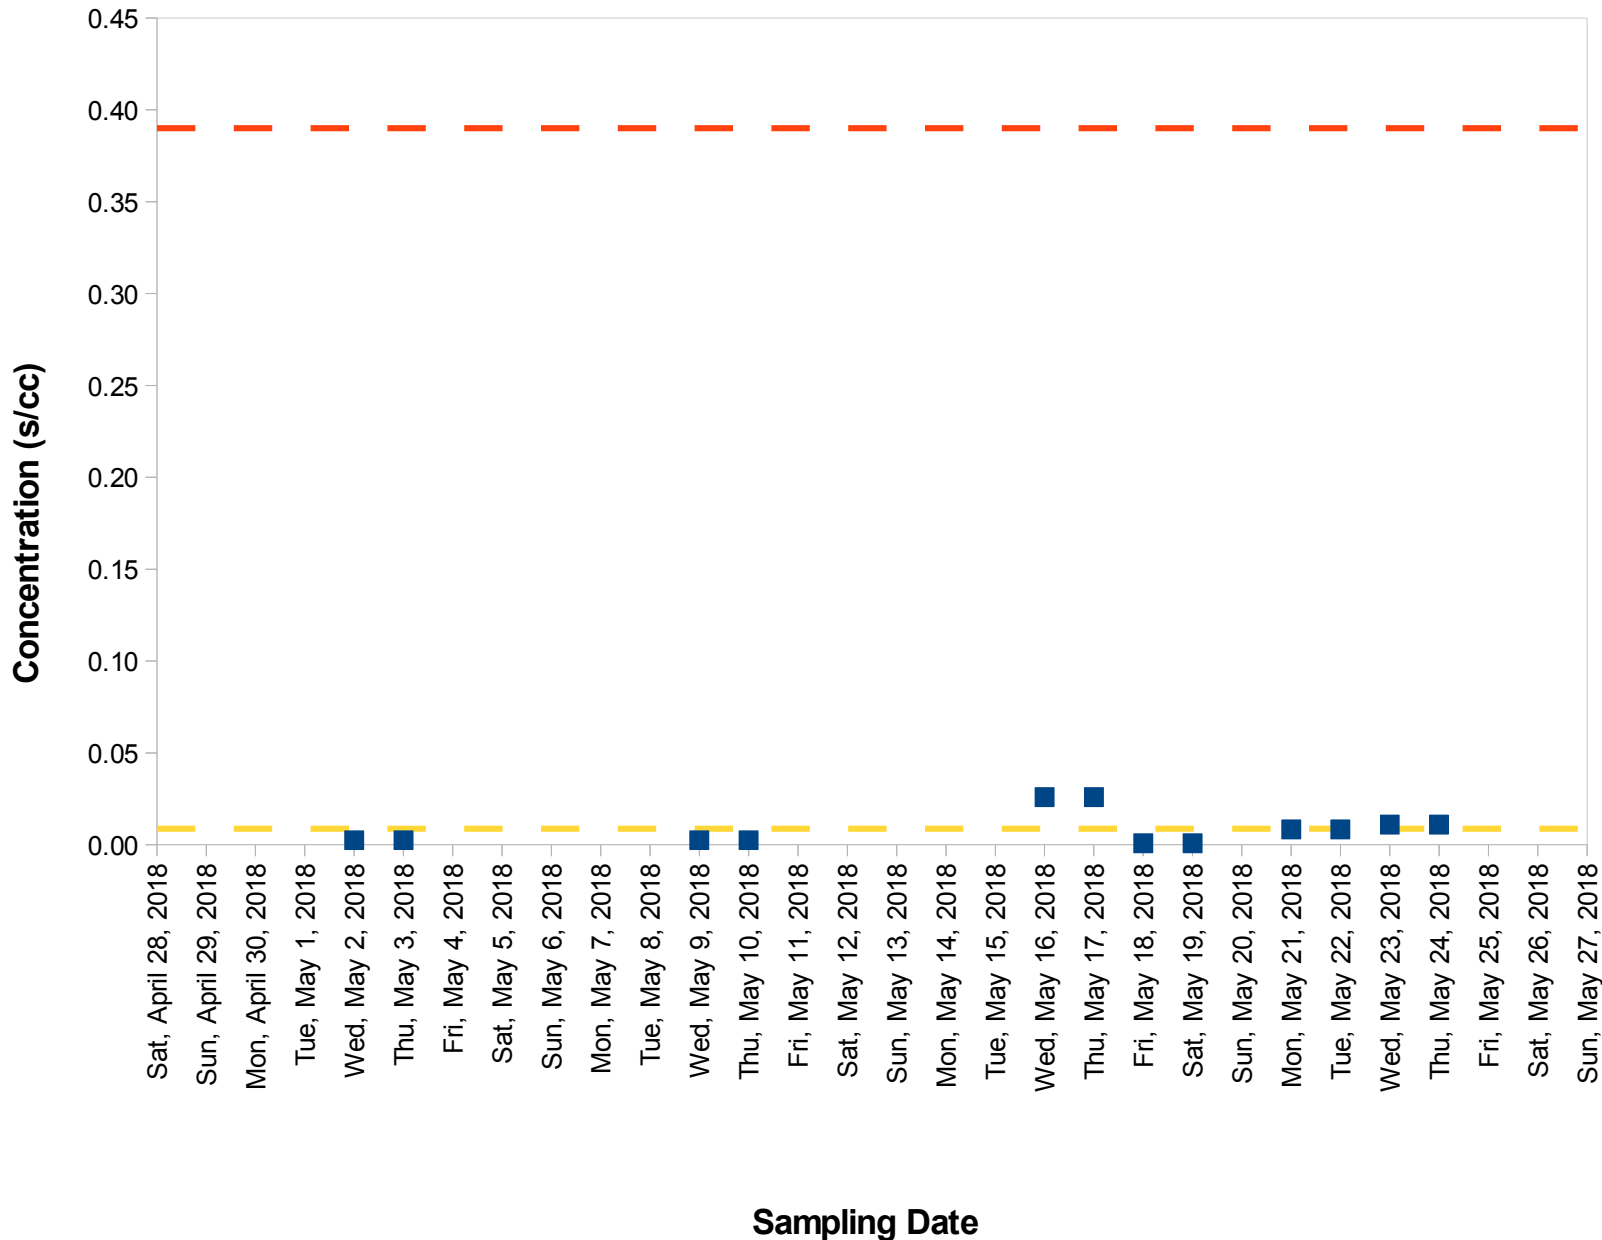

Calaveras Dam Replacement Project Air Monitoring Station P7 Total Asbestos

Legend

- P7 Trigger Level
- P7 Cumulative Average
- Result

Trigger Level

Concentration established at a perimeter station to protect public health. When exceeded, it initiates a review of work practices and potential response actions.

Cumulative Average

Station Average to Date Over Project Duration

Result

24-hr Average Asbestos Concentration

Concentration (s/cc)

Asbestos Structures per Cubic Centimeter of Air

Note:

Trigger levels (TLs) at site perimeter stations and Target Monitoring Levels (TMLs) at offsite ambient stations are periodically re-calculated by incorporating new data that reflect a change in actual site conditions. These revisions are necessary to continue to meet the same level of public health protectiveness.

On October 1, 2016 we revised both the perimeter station TLs and TMLs at ambient stations. Therefore, all graphs posted prior to this date show the previous TLs and TMLs, while the new graphs posted after this date reflect the current target level.