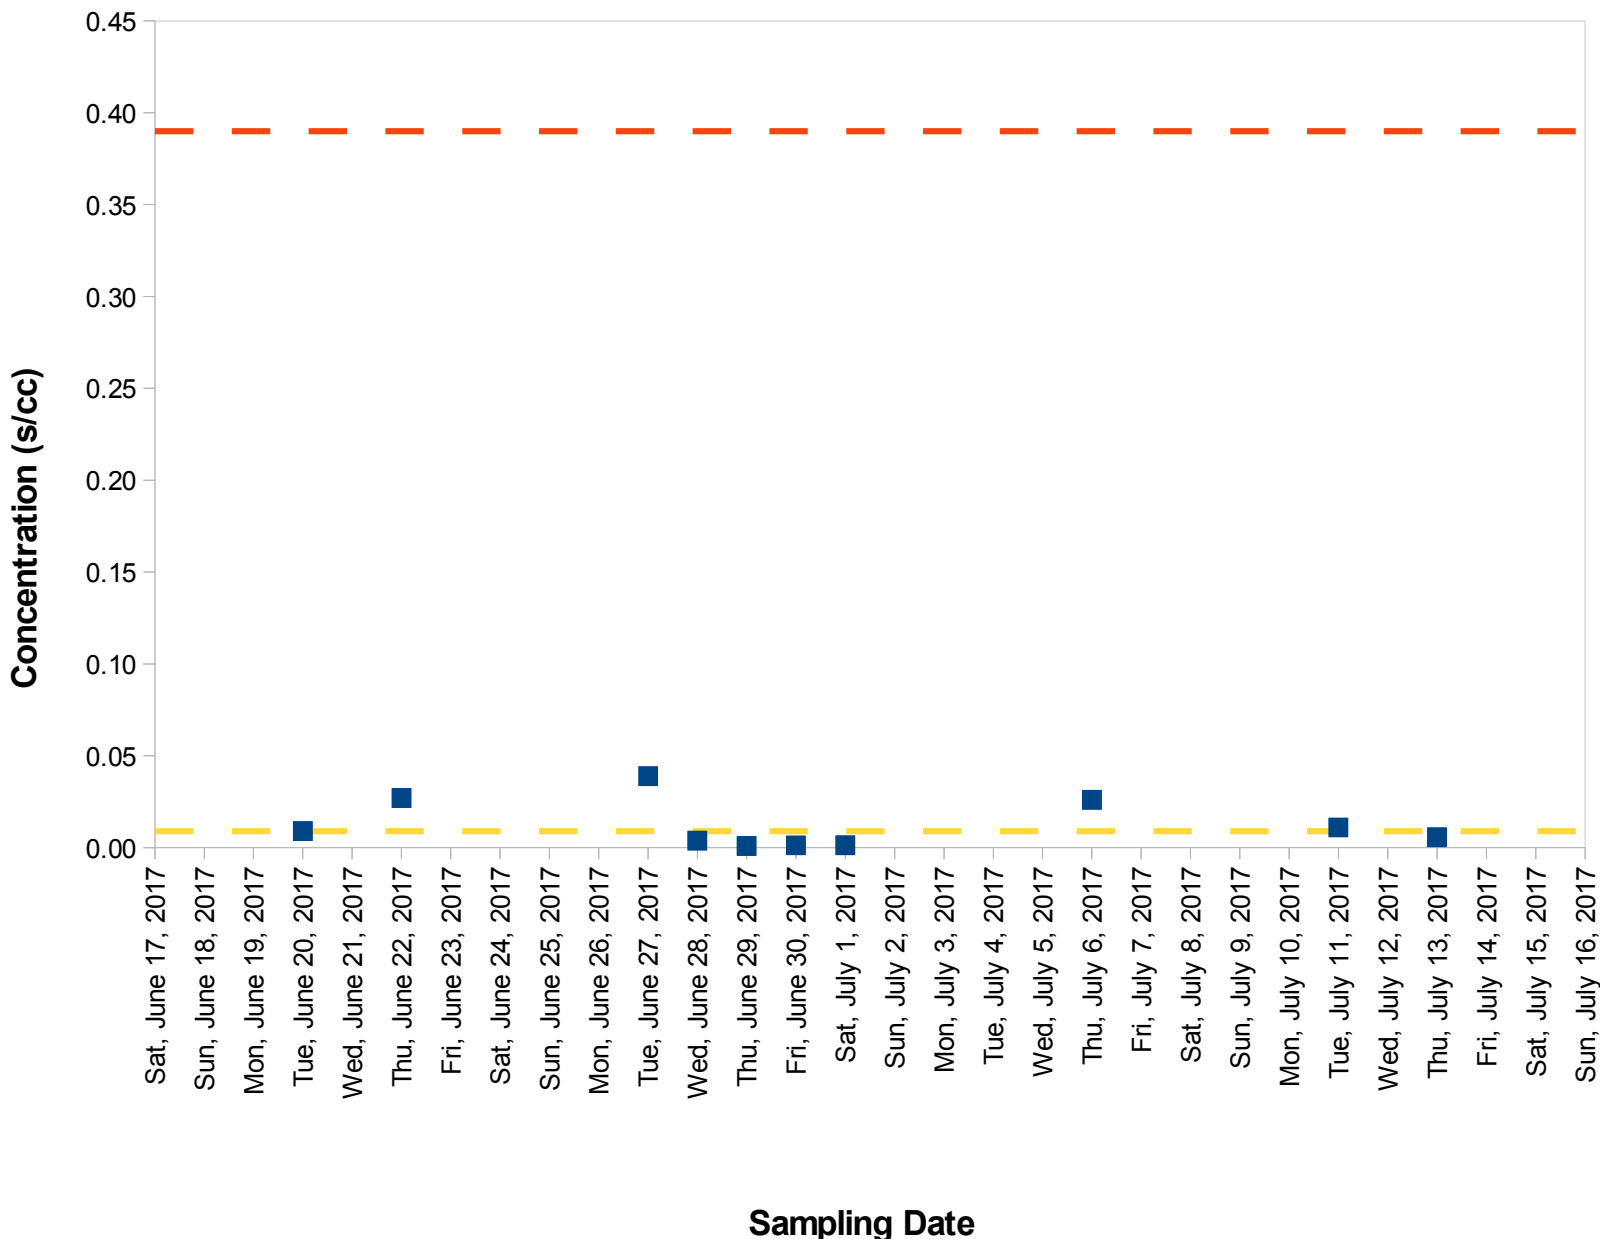

Calaveras Dam Replacement Project Air Monitoring Station P7 Total Asbestos

Legend

- P7 Trigger Level
- P7 Cumulative Average
- Result

Trigger Level

Concentration established at a perimeter station to protect public health. When exceeded, it initiates a review of work practices and potential response actions.

Cumulative Average

Station Average to Date Over Project Duration

Result

24-hr Average Asbestos Concentration

Concentration (s/cc)

Asbestos Structures per Cubic Centimeter of Air

Note:

Trigger levels (TLs) at site perimeter stations and Target Monitoring Levels (TMLs) at offsite ambient stations are periodically re-calculated by incorporating new data that reflect a change in actual site conditions. These revisions are necessary to continue to meet the same level of public health protectiveness.

On October 1, 2016 we revised both the perimeter station TLs and TMLs at ambient stations. Therefore, all graphs posted prior to this date show the previous TLs and TMLs, while the new graphs posted after this date reflect the current target level.